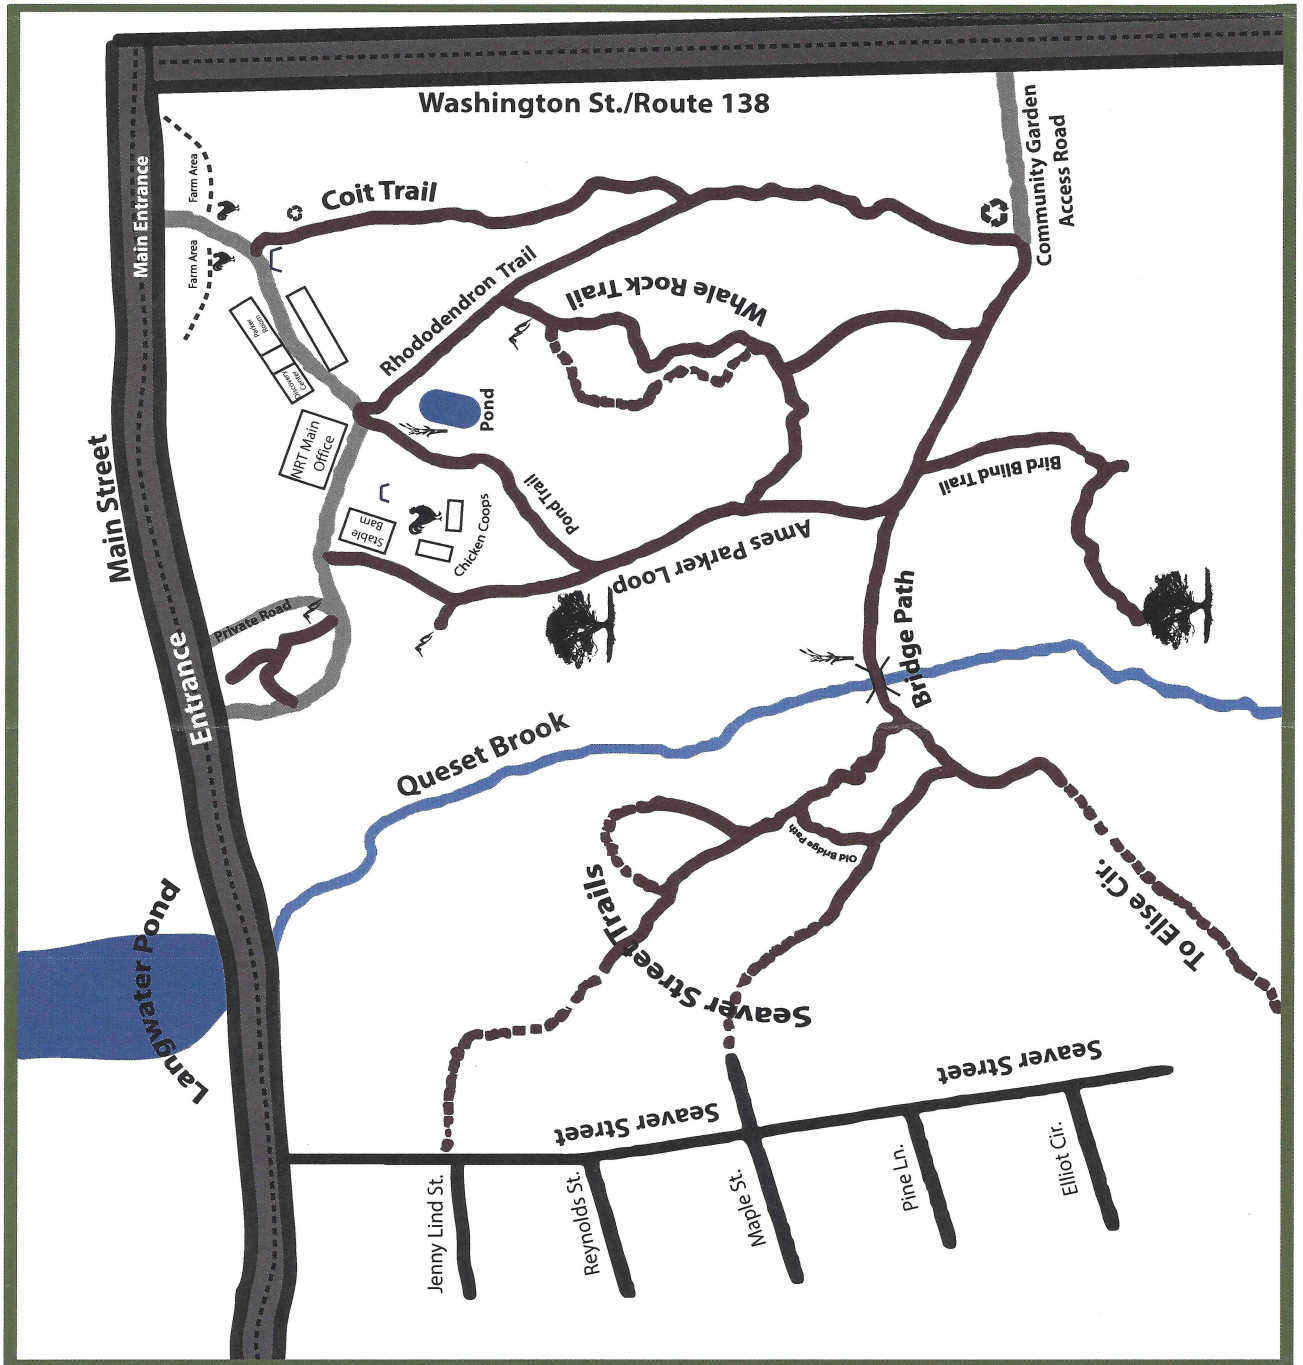

## Sheep Pasture Trail Map

Stations featuring our Nature Pages program are located throughout our property. Their specific locations and subjects are indicated by the following symbols:

### Map Key

- Family Picnic Area
- NRT Driveways
- NRT Trails (No Cars Allowed)
- NRT sub-trails (No Cars Allowed)

# Sheep Pasture Nature Pages

The Nature Pages Program is a series of stations throughout Sheep Pasture that highlight the many different habitats and features found on our property. Each site provides information and activities for guests of all ages. Visit them all!